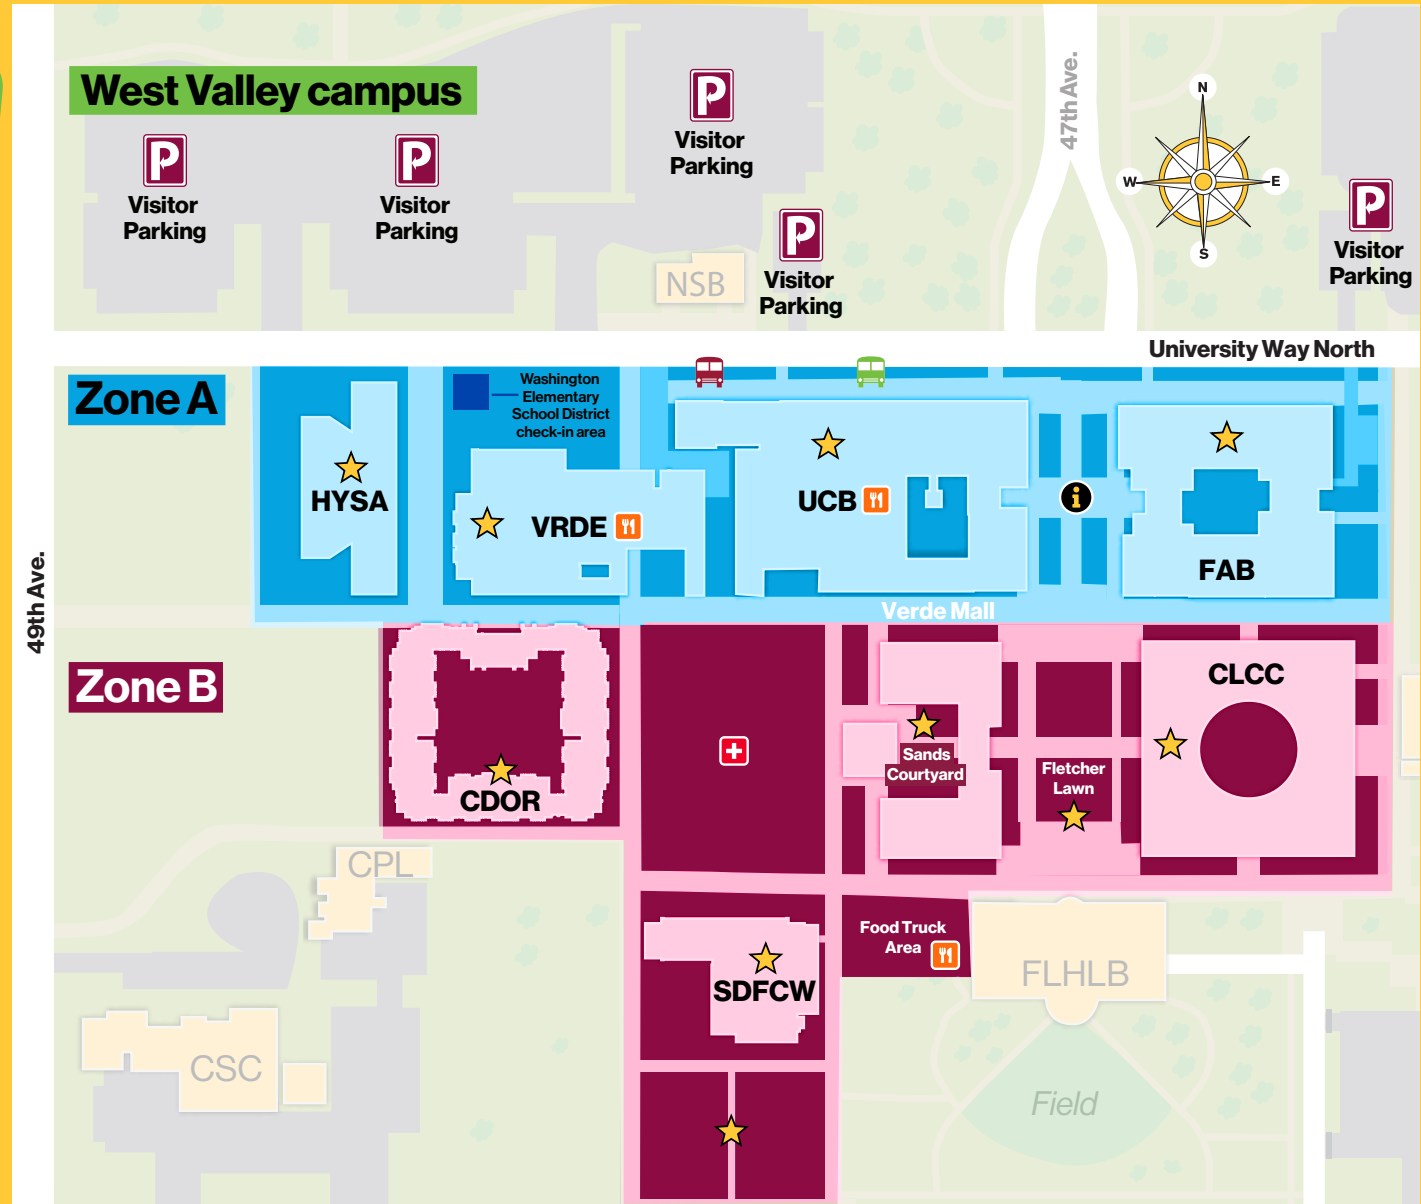

Open Door

Zone A

Faculty Office/Administration (FAB)

Herberger Young Scholars Academy (HYSA)

University Center (UCB)

Verde Dining Pavilion (VRDE)

Zone B

Casa de Oro (CDOR)

Classroom/Lab/Computer Classroom (CLCC)

Fletcher Lawn

Sands Courtyard

Sun Devil Fitness Complex (SDFCW)

Information

First aid

Visitor parking

Intercampus Shuttle

Restrooms are available in all ASU buildings

Food

Buildings hosting activities

Valley Metro Stop