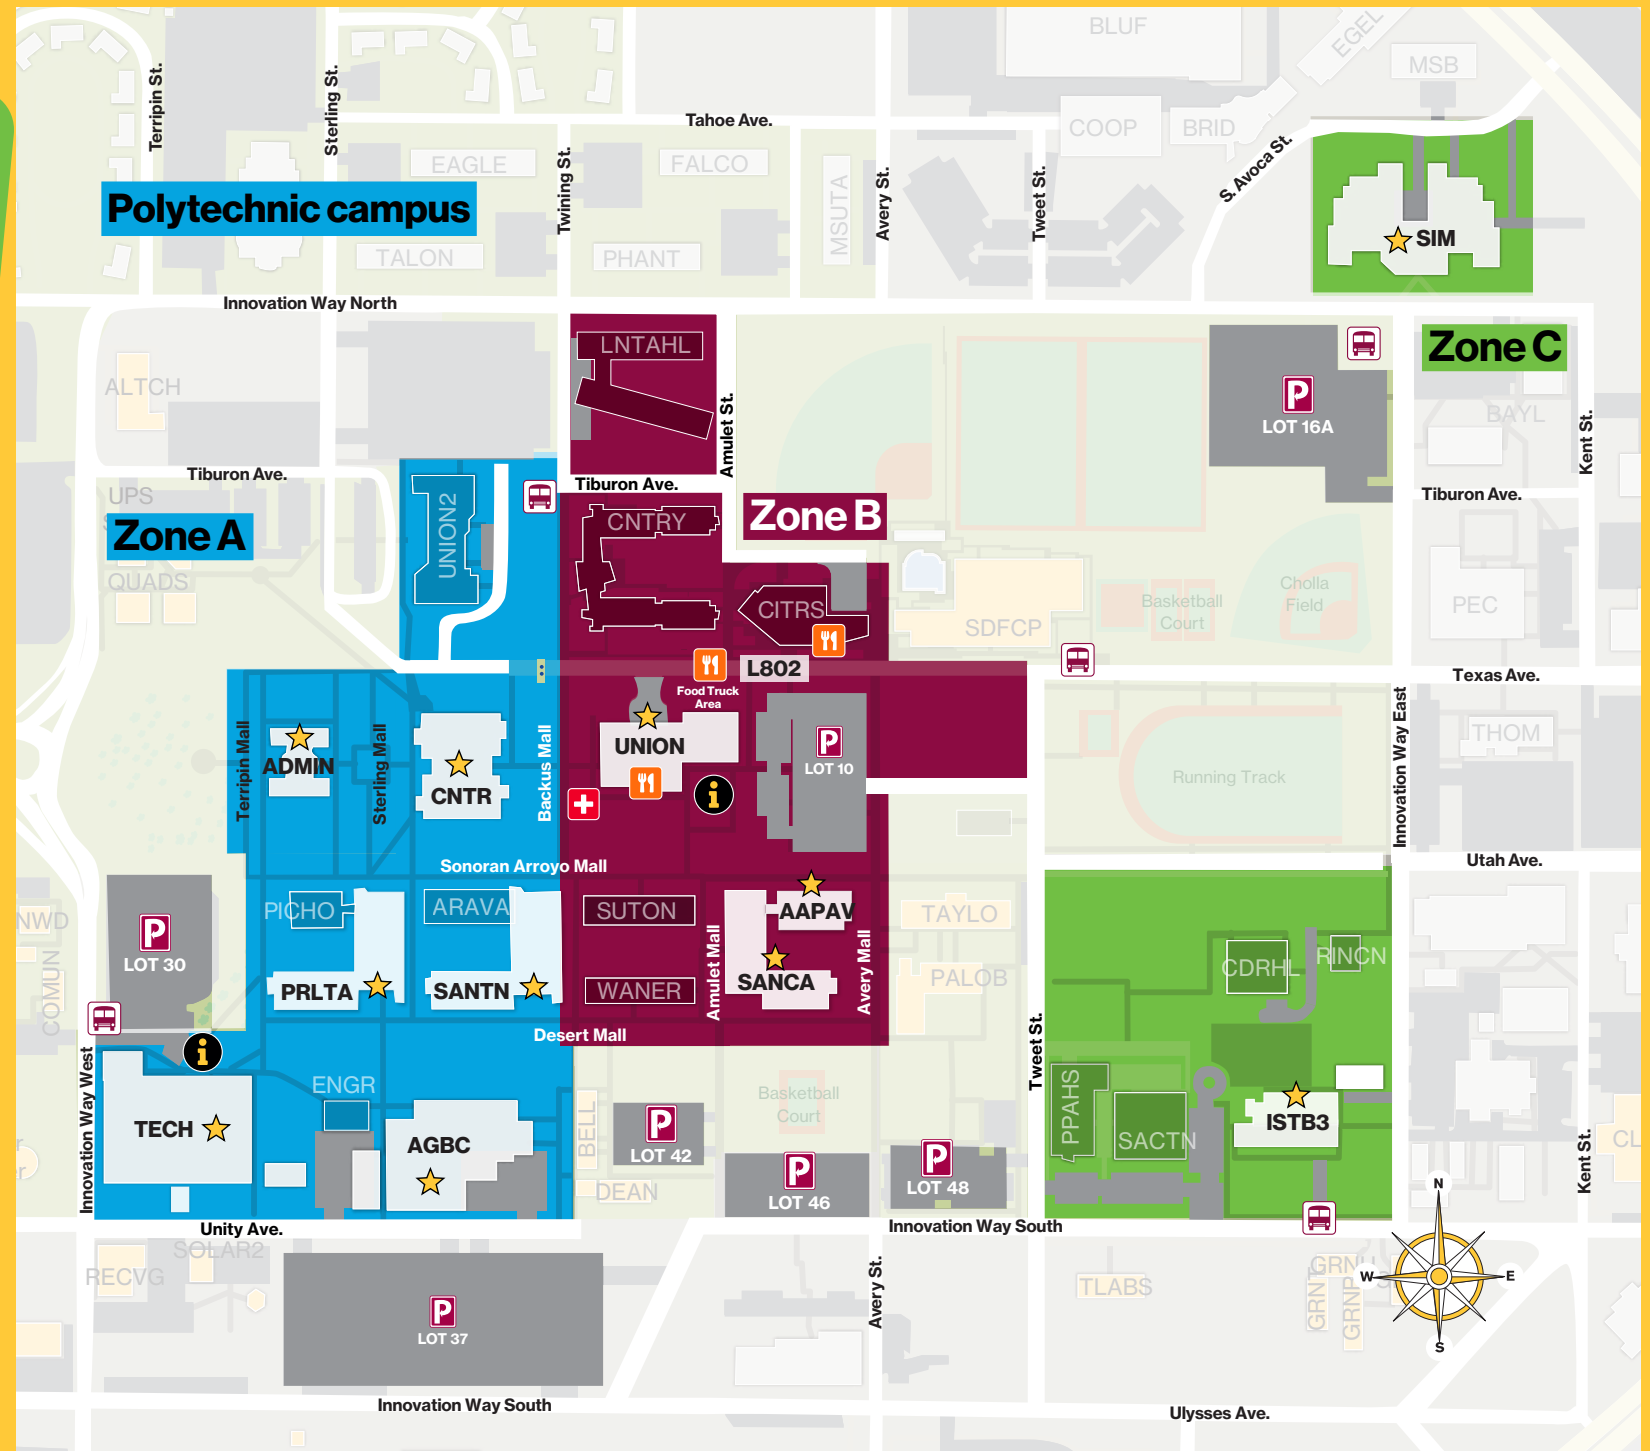

To get your free tickets and more information, visit opendoor.asu.edu.

opendoor.asu.edu/polytechnic

Open Door

Zone A

- Academic Center (CNTR)
- Administration (ADMIN)
- Agribusiness Center (AGBC)
- Peralta Hall (PRLTA)
- Santan Hall (SANTN)
- Technology Center (TECH)

Zone B

- Applied Arts Pavilion (AAPAV)
- Santa Catalina Hall (SANCA)
- Student Union (UNION)

Zone C

- Interdisciplinary Science and Technology Building 3 (ISTB3)
- Simulator Building (SIM)

Information

First aid

Visitor parking

Intercampus Shuttle

Restrooms are available in all ASU buildings

Food

Buildings hosting activities