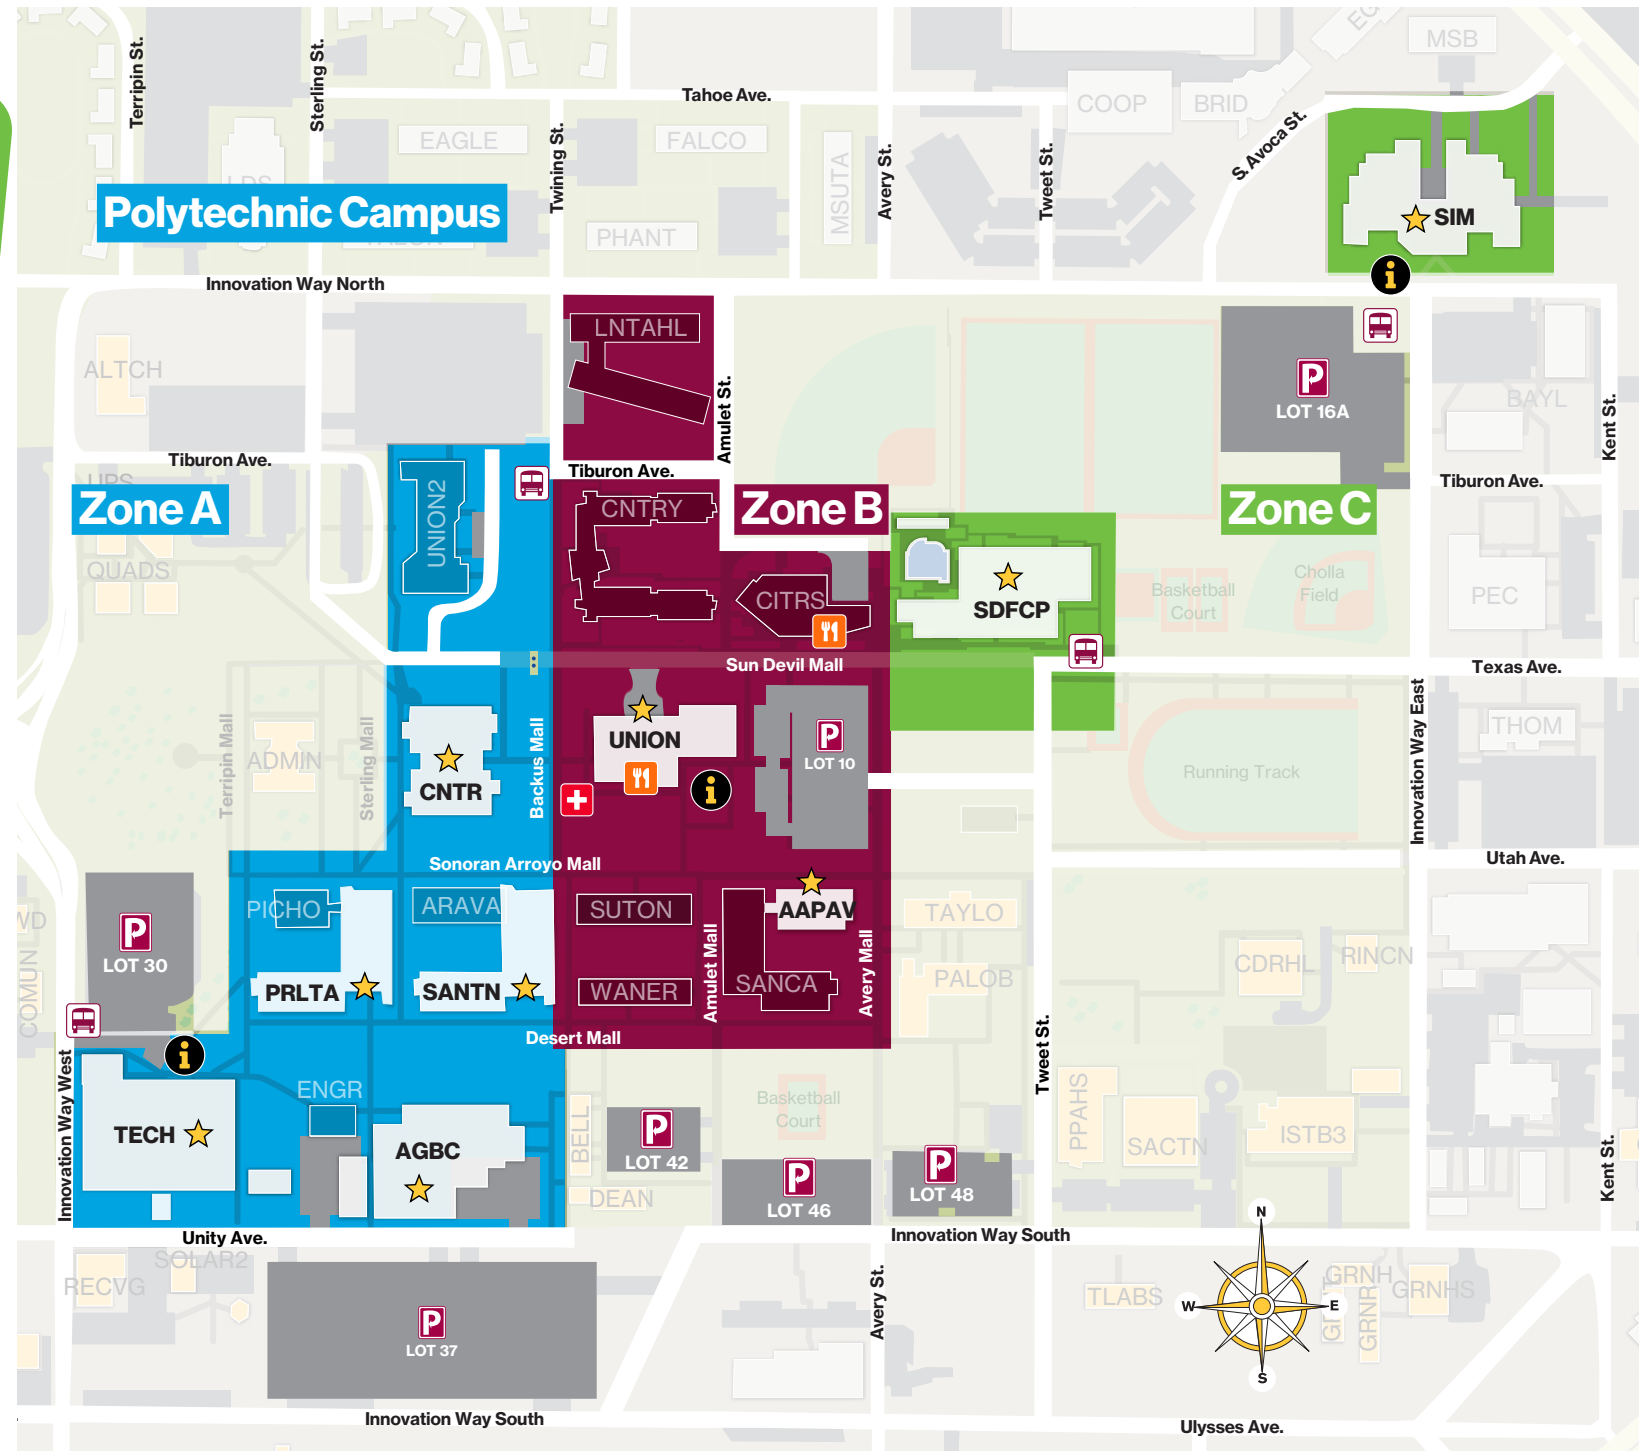

To get your free tickets and more information, visit opendoor.asu.edu.

Open Door

Zone A

- Academic Center (CNTR)
- Agribusiness Center (AGBC)
- Peralta Hall (PRLTA)
- Santan Hall (SANTN)
- Technology Center (TECH)

Zone B

- Applied Arts Pavilion (AAPAV)
- Student Union (UNION)

Zone C

- Simulator Building (SIM)
- Sun Devil Fitness Complex Polytechnic (SDFCP)

Information

First aid

Visitor parking

Shuttle Stop

Restrooms are available in all ASU buildings

Food

Buildings hosting activities