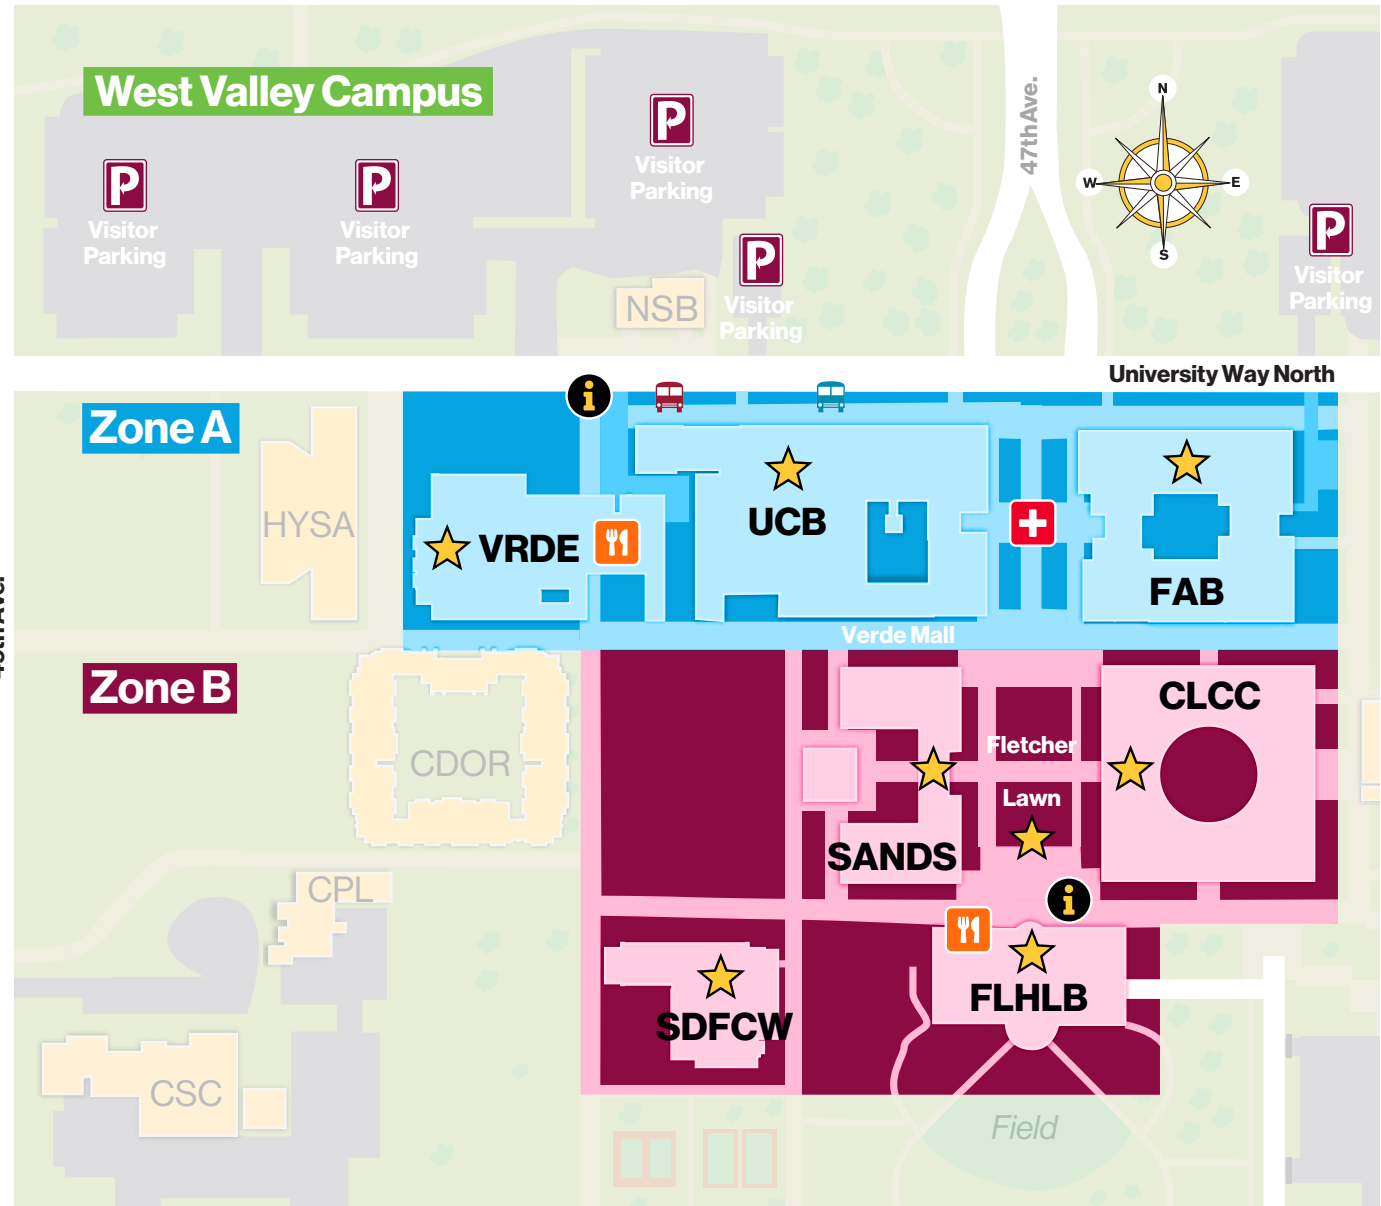

ASU Arizona State University

Open Door

Zone A

Faculty Office/Administration (FAB)

University Center (UCB)

Verde Dining Pavilion (VRDE)

Zone B

Classroom/Lab/Computer Classroom (CLCC)

Fletcher Lawn

Fletcher Library Patio (FLHLB)

Sands Classroom and Lecture Hall (SANDS)

Sun Devil Fitness Complex (SDFCW)

Information

First aid

Visitor parking

Restrooms are available in all ASU buildings